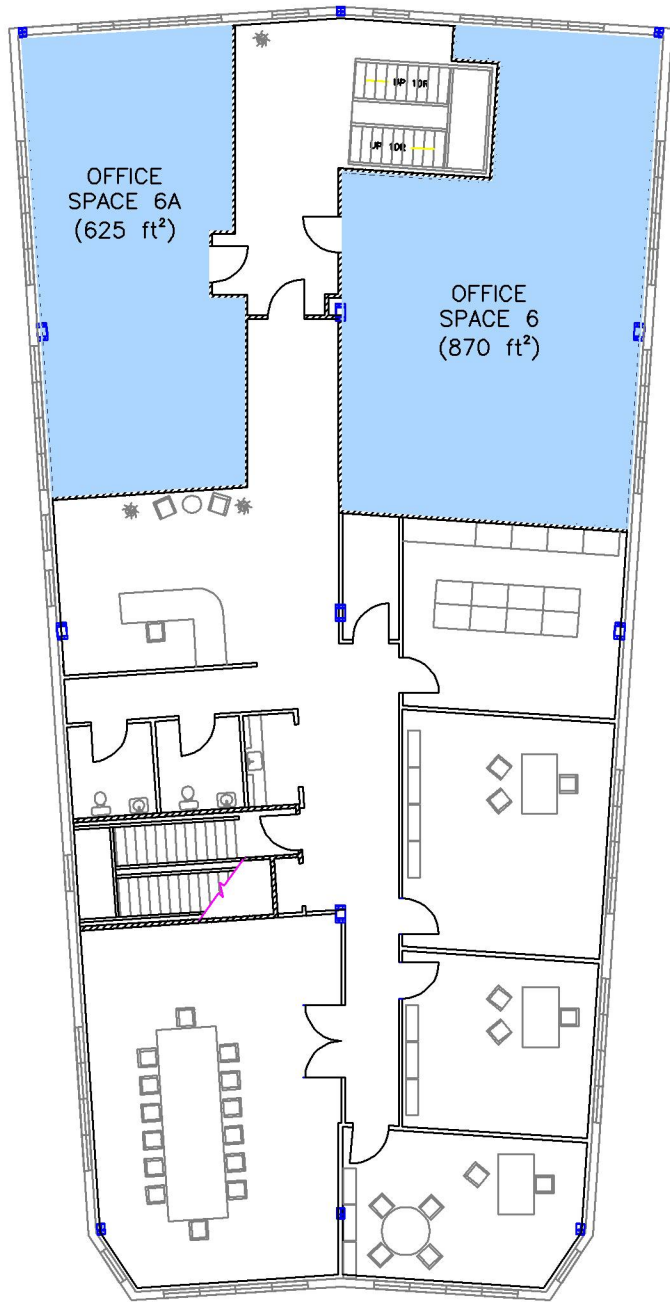

STRAIT OF CANSO SUPERPORT CORPORATION LTD.
MULGRAVE MARINE TERMINAL

TITLE:
FLOOR PLAN - OFFICE SPACE 1 - 4

DATE:
MAY 2012

SCALE:
1" = 32'

STRAIT OF CANSO SUPERPORT CORPORATION LTD.
MULGRAVE MARINE TERMINAL

DATE:
MAY 2012

TITLE:
FLOOR PLAN - OFFICE SPACE 6 & 6A

SCALE:
1" = 16'