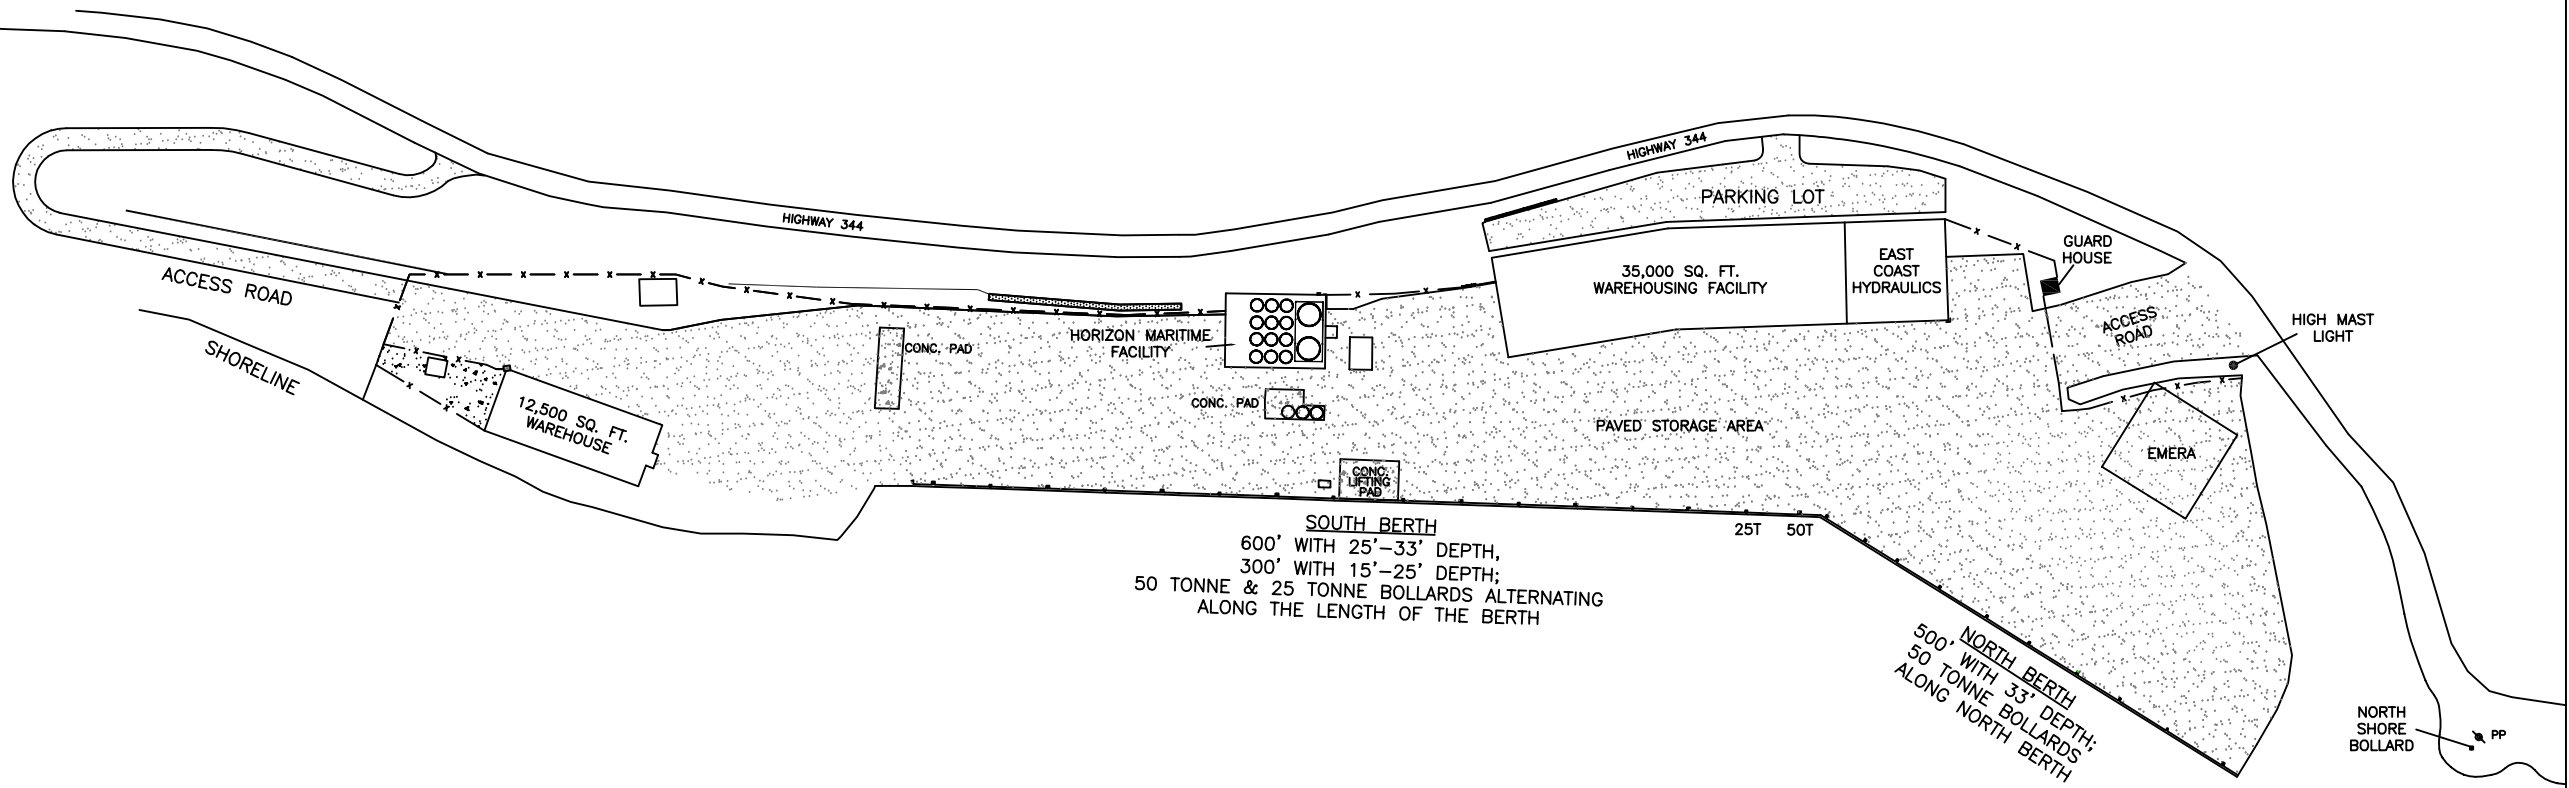

TOWN OF MULGRAVE

STRAIT OF CANSO

	STRAIT OF CANSO SUPERPORT CORPORATION LTD. MULGRAVE MARINE TERMINAL	DATE: JUNE 2019
	TITLE: SITE PLAN	SCALE: 1" = 192'